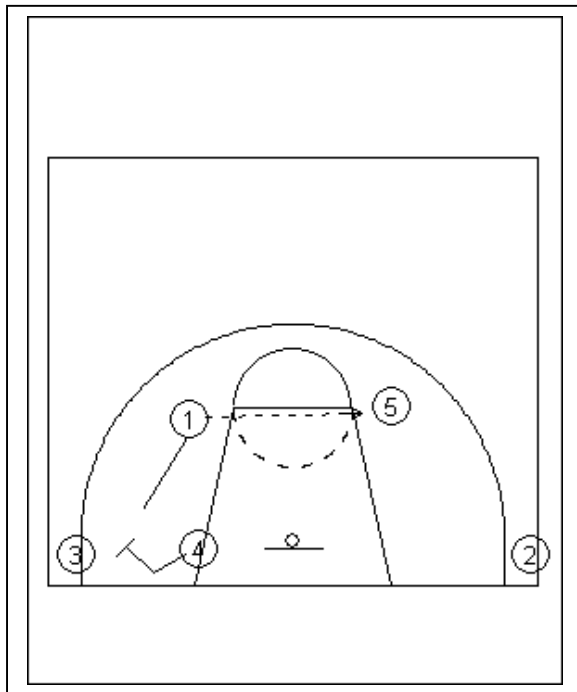

Low is set up with all players below the basket except the point.

1 Dribble the ball down into one side.

5 then steps up

1 passes the ball across the top to 5.

4 screens out for 3 who cuts low and across the basket line.

1 now sets the screen for 4 who pops up

1 screens 4 who pops and receives the ball from 5 3 sets the screen for two the offense is reversing

The ball is now reversed back to 4 and the offense runs on the other side