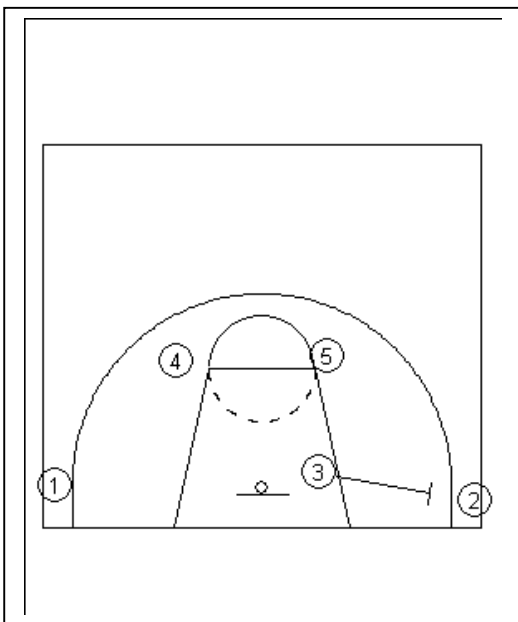

Low is set up with all players below the basket except the point.

1 Dribble the ball down into one side.

5 then steps up

1 passes the ball across the top to 5.

4 screens out for 3 who cuts low and across the basket line.

1 now sets the screen for 4 who pops up

1 screens 4 who pops and receives the ball from 5 3 sets the screen for two the offense is reversing

The ball is now reversed back to 4 and the offense runs on the other side