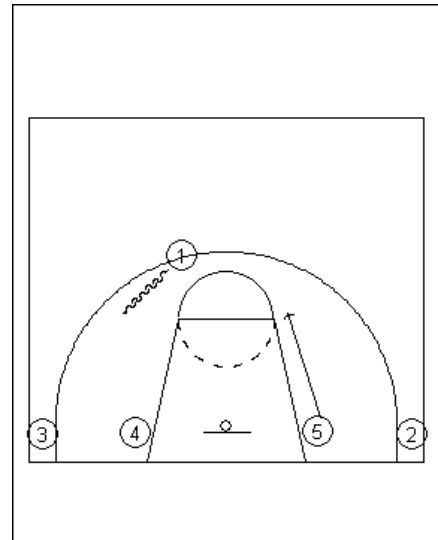

Low is set up with all players below the basket except the point.

1 Dribble the ball down into one side.

5 then steps up

1 passes the ball across the top to 5.

4 screens out for 3 who cuts low and across the basket line.

1 now sets the screen for 4 who pops up

1 screens 4 who pops and receives the ball from 5 3 sets the screen for two the offense is reversing

The ball is now reversed back to 4 and the offense runs on the other side